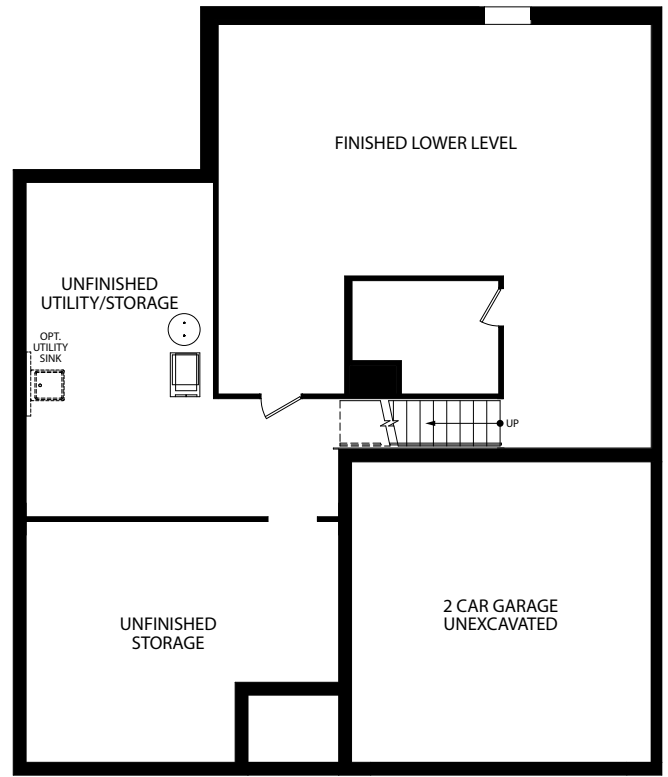

*Optional Stone*

*Optional Vinyl*

- 2-3 Bedrooms
- 2-3 Bathrooms
- 2 Car Garage
- 1,498-2,418 Finished Sq. Ft.

UNFINISHED LOWER LEVEL

FINISHED LOWER LEVEL

OPT. LOWER LEVEL SLIDING GLASS DOOR

OPT. CHEF'S KITCHEN

OPT. FIREPLACE

OPT. LOWER LEVEL BATH

OPT. LOWER LEVEL SOCIAL CENTER

OPT. LOWER LEVEL PATIO SWING DOOR

OPT. LOWER LEVEL BASE SERVICE DOOR

OPT. LOWER LEVEL BEDROOM

OPT. CHEF'S KITCHEN