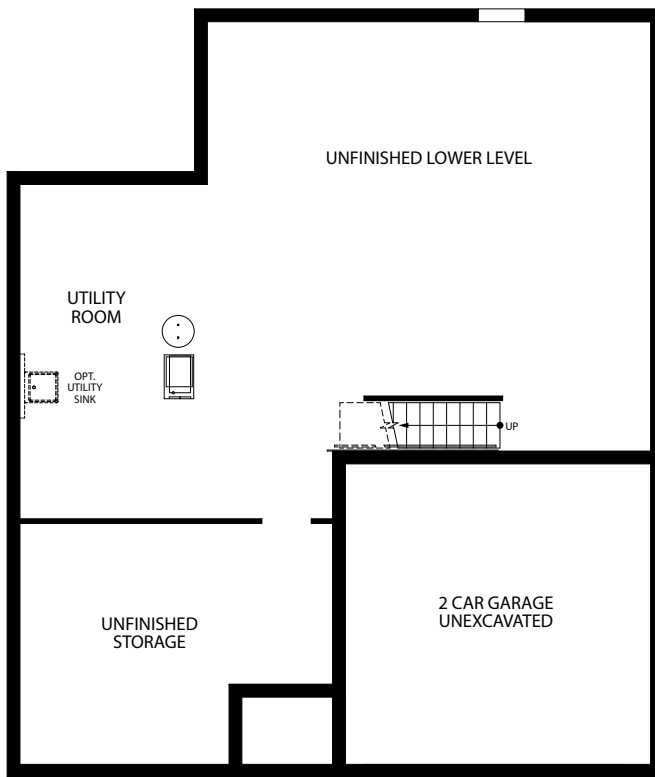

*Optional Stone*

*Optional Vinyl*

- 2-3 Bedrooms
- 2-3 Bathrooms
- 2 Car Garage
- 1,498-2,418 Finished Sq. Ft.

UNFINISHED LOWER LEVEL

FINISHED LOWER LEVEL

OPT. LOWER LEVEL SLIDING GLASS DOOR

OPT. CHEF'S KITCHEN

OPT. FIREPLACE

OPT. LOWER LEVEL BATH

OPT. LOWER LEVEL SOCIAL CENTER

OPT. LOWER LEVEL PATIO SWING DOOR

OPT. LOWER LEVEL BASE SERVICE DOOR

OPT. LOWER LEVEL BEDROOM

OPT. CHEF'S KITCHEN