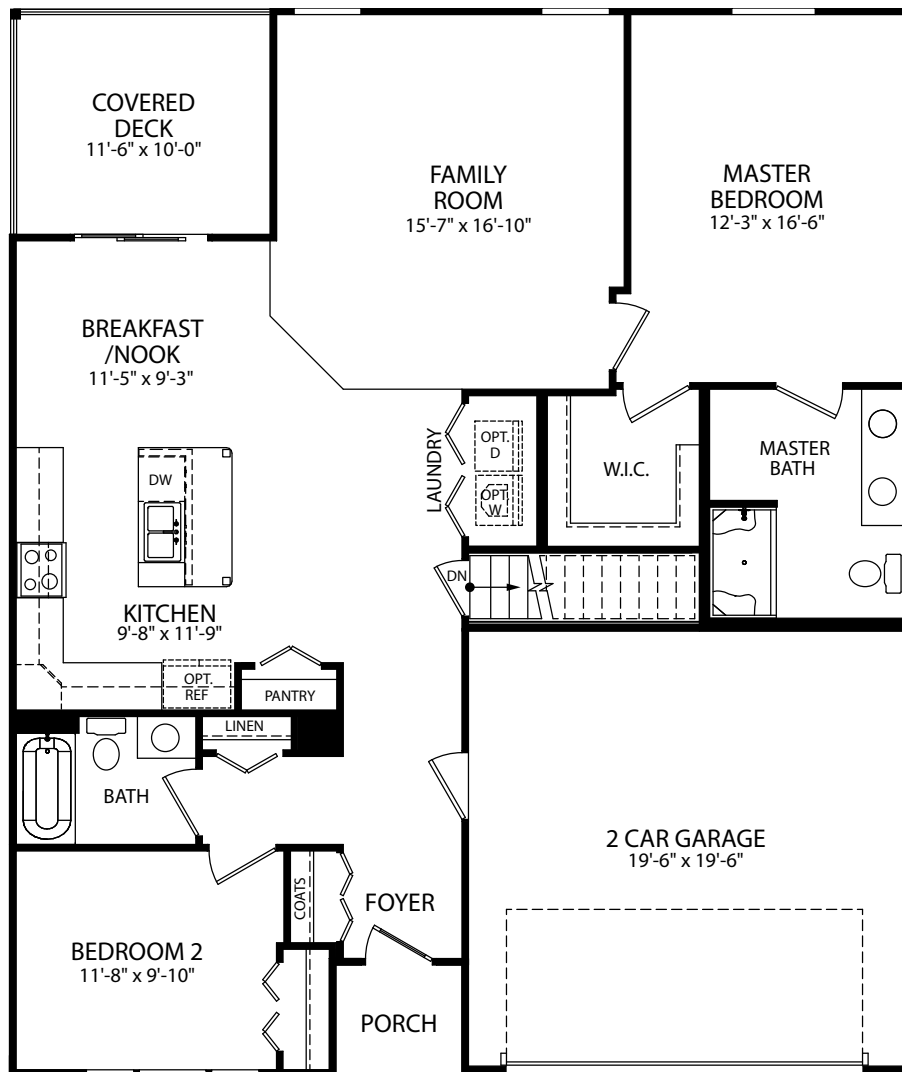

*Optional Carolina Stone*

*Optional Carolina Brick*

*Optional Brick*

*Optional Stone*

*Optional Vinyl*

*Optional Carolina Stone*

*Optional Carolina Brick*

*Optional Brick*

*Optional Stone*

*Optional Vinyl*

- 2-3 Bedrooms
- 2-3 Bathrooms
- 2 Car Garage
- 1,498-2,418 Finished Sq. Ft.

UNFINISHED LOWER LEVEL

FINISHED LOWER LEVEL

OPT. LOWER LEVEL SLIDING GLASS DOOR

OPT. CHEF'S KITCHEN

OPT. FIREPLACE

OPT. LOWER LEVEL BATH

OPT. LOWER LEVEL SOCIAL CENTER

OPT. LOWER LEVEL PATIO SWING DOOR

OPT. LOWER LEVEL BASE SERVICE DOOR

OPT. LOWER LEVEL BEDROOM

OPT. CHEF'S KITCHEN