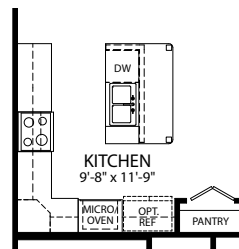

*Optional Stone*

*Optional Vinyl*

- 2-3 Bedrooms
- 2-3 Bathrooms
- 2 Car Garage
- 1,498-2,418 Finished Sq. Ft.

UNFINISHED LOWER LEVEL

FINISHED LOWER LEVEL

OPT. LOWER LEVEL SLIDING GLASS DOOR

OPT. CHEF'S KITCHEN

OPT. FIREPLACE

OPT. LOWER LEVEL BATH

OPT. LOWER LEVEL SOCIAL CENTER

OPT. LOWER LEVEL PATIO SWING DOOR

OPT. LOWER LEVEL BASE SERVICE DOOR

OPT. LOWER LEVEL BEDROOM

OPT. CHEF'S KITCHEN