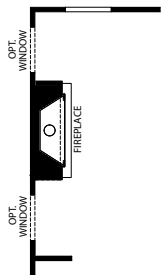

OPT. SIDE FIREPLACE