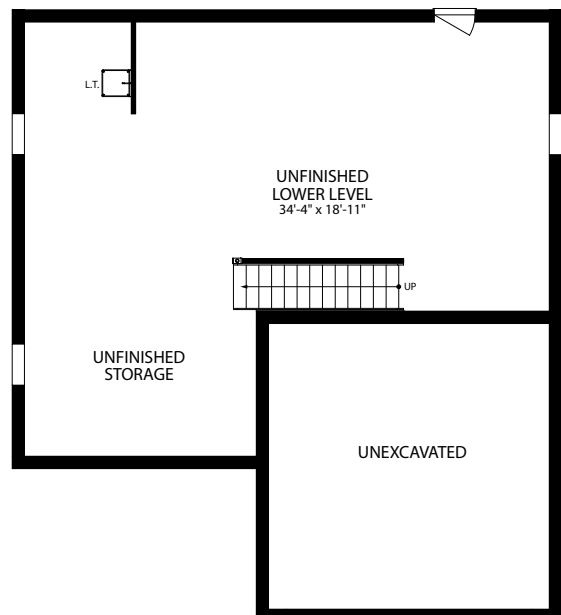

OPT. KITCHEN

OPT. BEDROOM 4 ELEVATION G

OPT. SHOWER BATH

OPT. DELUXE KITCHEN ISLAND

OPT. SOCIAL CENTER

OPT. 10' x 20' SUNROOM DECK

OPT. PARTIAL PORCH FIRST FLOOR

OPT. SIDE FIREPLACE

OPT. 3 CAR GARAGE

OPT. FULL PORCH FIRST FLOOR

OPT. REAR FIREPLACE W/
CANTILEVERED FIREPLACE

FINISHED LOWER LEVEL HIGH SIDE

FINISHED LOWER LEVEL LOW SIDE

UNFINISHED LOWER LEVEL HIGH SIDE

UNFINISHED LOWER LEVEL LOW SIDE