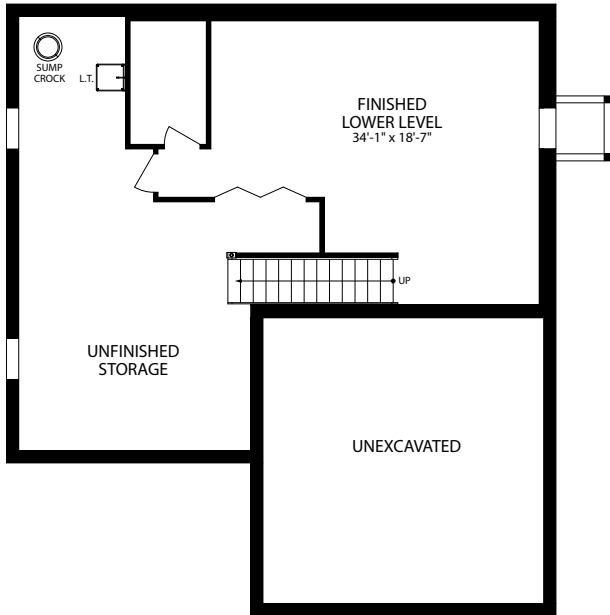

OPT. KITCHEN

OPT. BEDROOM 4 ELEVATION G

OPT. SHOWER BATH

OPT. DELUXE KITCHEN ISLAND

OPT. SOCIAL CENTER

OPT. 10' x 20' SUNROOM DECK

OPT. PARTIAL PORCH FIRST FLOOR

OPT. SIDE FIREPLACE

OPT. 3 CAR GARAGE

OPT. FULL PORCH FIRST FLOOR

OPT. REAR FIREPLACE W/
CANTILEVERED FIREPLACE

FINISHED LOWER LEVEL HIGH SIDE

FINISHED LOWER LEVEL LOW SIDE

UNFINISHED LOWER LEVEL HIGH SIDE

UNFINISHED LOWER LEVEL LOW SIDE

OPT. SUNROOM

OPT. BEDROOM 4 ELEVATION A

OPT. KITCHEN

OPT. SIDE FIREPLACE

OPT. DEN

OPT. DELUXE KITCHEN ISLAND

OPT. REAR FIREPLACE W/
CANTILEVERED FIREPLACE

OPT. 3 CAR GARAGE