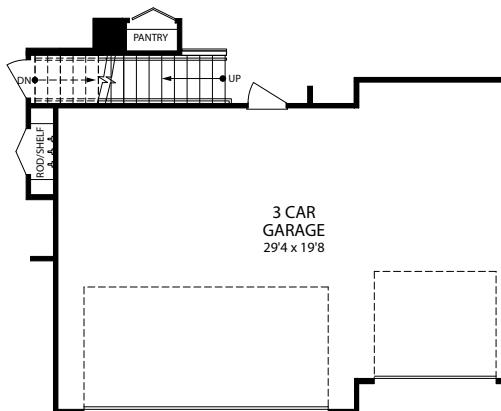

OPT. KITCHEN

OPT. BEDROOM 4 ELEVATION G

OPT. SHOWER BATH

OPT. DELUXE KITCHEN ISLAND

OPT. SOCIAL CENTER

OPT. 10' x 20' SUNROOM DECK

OPT. PARTIAL PORCH FIRST FLOOR

OPT. SIDE FIREPLACE

OPT. 3 CAR GARAGE

OPT. FULL PORCH FIRST FLOOR

OPT. REAR FIREPLACE W/
CANTILEVERED FIREPLACE

FINISHED LOWER LEVEL HIGH SIDE

FINISHED LOWER LEVEL LOW SIDE

UNFINISHED LOWER LEVEL HIGH SIDE

UNFINISHED LOWER LEVEL LOW SIDE