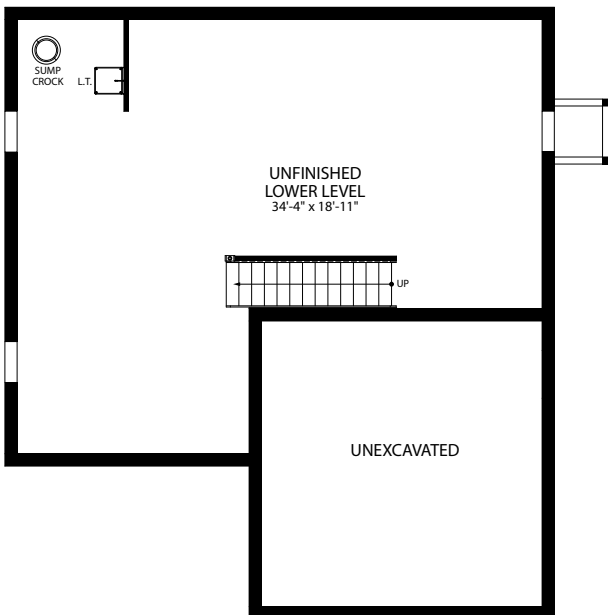

OPT. KITCHEN

OPT. BEDROOM 4 ELEVATION G

OPT. SHOWER BATH

OPT. DELUXE KITCHEN ISLAND

OPT. SOCIAL CENTER

OPT. 10' x 20' SUNROOM DECK

OPT. PARTIAL PORCH FIRST FLOOR

OPT. SIDE FIREPLACE

OPT. 3 CAR GARAGE

OPT. FULL PORCH FIRST FLOOR

OPT. REAR FIREPLACE W/
CANTILEVERED FIREPLACE

FINISHED LOWER LEVEL HIGH SIDE

FINISHED LOWER LEVEL LOW SIDE

UNFINISHED LOWER LEVEL HIGH SIDE

UNFINISHED LOWER LEVEL LOW SIDE

OPT. SUNROOM

OPT. BEDROOM 4 ELEVATION A

OPT. KITCHEN

OPT. SIDE FIREPLACE

OPT. DEN

OPT. DELUXE KITCHEN ISLAND

OPT. REAR FIREPLACE W/
CANTILEVERED FIREPLACE

OPT. 3 CAR GARAGE