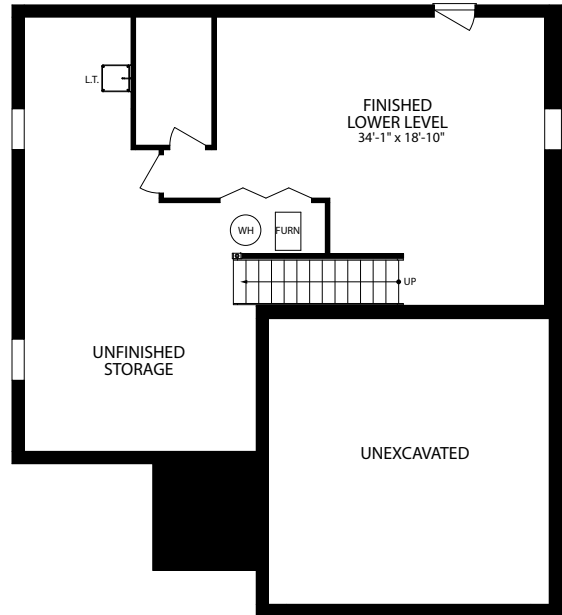

OPT. KITCHEN

OPT. BEDROOM 4 ELEVATION G

OPT. SHOWER BATH

OPT. DELUXE KITCHEN ISLAND

OPT. SOCIAL CENTER

OPT. 10' x 20' SUNROOM DECK

OPT. PARTIAL PORCH FIRST FLOOR

OPT. SIDE FIREPLACE

OPT. 3 CAR GARAGE

OPT. FULL PORCH FIRST FLOOR

OPT. REAR FIREPLACE W/
CANTILEVERED FIREPLACE

FINISHED LOWER LEVEL HIGH SIDE

FINISHED LOWER LEVEL LOW SIDE

UNFINISHED LOWER LEVEL HIGH SIDE

UNFINISHED LOWER LEVEL LOW SIDE