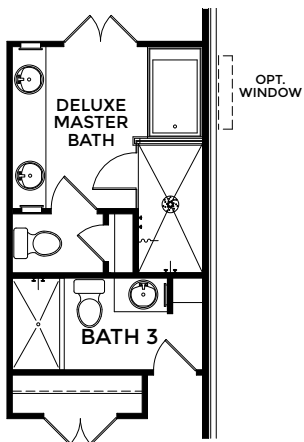

- 4 Bedrooms
- 2 Bathrooms
- 2 Car Garage
- 2,151 Finished Sq. Ft.

**OPTIONAL  
DELUXE  
MASTER  
BATH**

**OPTIONAL  
GOURMET  
KITCHEN**

**OPTIONAL  
3-CAR GARAGE**

**OPTIONAL  
DELUXE  
MASTER  
BATH W/  
BATH 3**