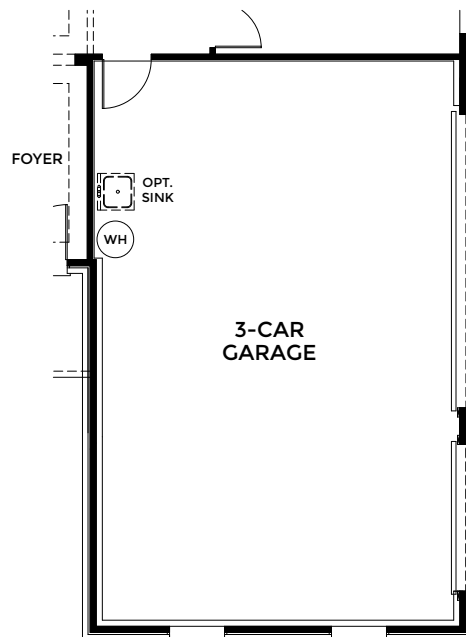

- 4 Bedrooms
- 2 Bathrooms
- 2 Car Garage
- 2,151 Finished Sq. Ft.

**OPTIONAL  
DELUXE  
MASTER  
BATH**

**OPTIONAL  
GOURMET  
KITCHEN**

**OPTIONAL  
3-CAR GARAGE**

**OPTIONAL  
DELUXE  
MASTER  
BATH W/  
BATH 3**

**OPTIONAL  
3-CAR  
SIDE LOAD GARAGE**

**OPTIONAL  
2-CAR  
SIDE LOAD GARAGE**