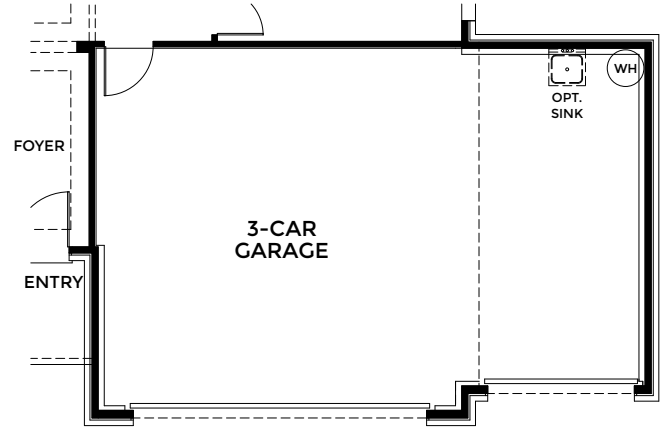

- 4 Bedrooms
- 2 Bathrooms
- 2 Car Garage
- 2,151 Finished Sq. Ft.

**OPTIONAL  
DELUXE  
MASTER  
BATH**

**OPTIONAL  
GOURMET  
KITCHEN**

**OPTIONAL  
3-CAR GARAGE**

**OPTIONAL  
DELUXE  
MASTER  
BATH W/  
BATH 3**

**OPTIONAL  
3-CAR  
SIDE LOAD GARAGE**

**OPTIONAL  
2-CAR  
SIDE LOAD GARAGE**