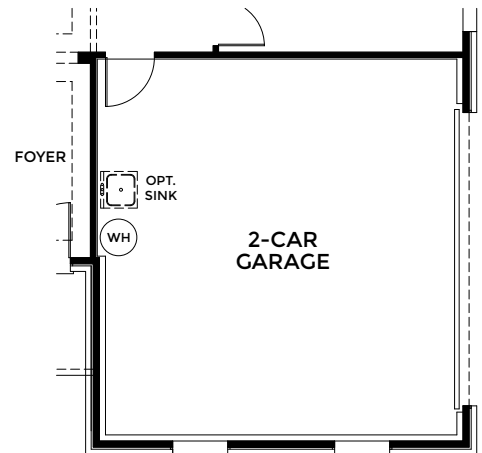

- 4 Bedrooms
- 2 Bathrooms
- 2 Car Garage
- 2,151 Finished Sq. Ft.

**OPTIONAL  
DELUXE  
MASTER  
BATH**

**OPTIONAL  
GOURMET  
KITCHEN**

**OPTIONAL  
3-CAR GARAGE**

**OPTIONAL  
DELUXE  
MASTER  
BATH W/  
BATH 3**

**OPTIONAL  
3-CAR  
SIDE LOAD GARAGE**

**OPTIONAL  
2-CAR  
SIDE LOAD GARAGE**