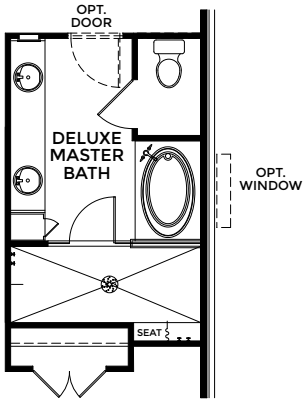

- 4 Bedrooms
- 2 Bathrooms
- 2 Car Garage
- 2,151 Finished Sq. Ft.

**OPTIONAL  
DELUXE  
MASTER  
BATH**

**OPTIONAL  
GOURMET  
KITCHEN**

**OPTIONAL  
3-CAR GARAGE**

**OPTIONAL  
DELUXE  
MASTER  
BATH W/  
BATH 3**