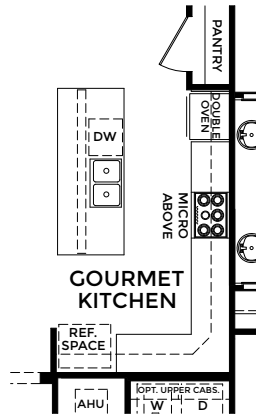

- 4 Bedrooms
- 2 Bathrooms
- 2 Car Garage
- 2,151 Finished Sq. Ft.

**OPTIONAL  
DELUXE  
MASTER  
BATH**

**OPTIONAL  
GOURMET  
KITCHEN**

**OPTIONAL  
3-CAR GARAGE**

**OPTIONAL  
DELUXE  
MASTER  
BATH W/  
BATH 3**

**OPTIONAL  
3-CAR  
SIDE LOAD GARAGE**

**OPTIONAL  
2-CAR  
SIDE LOAD GARAGE**